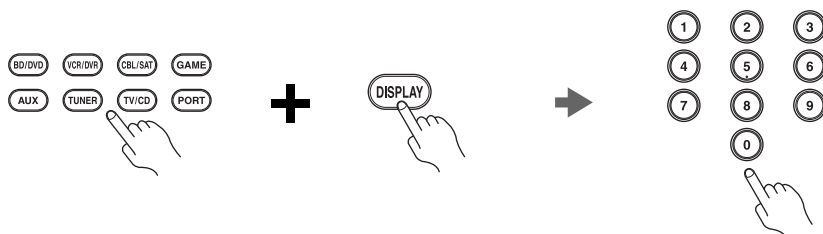

Remote Control Codes

1. While holding down the REMOTE MODE button to which you want to enter a code, press and hold down the [DISPLAY] button until the Remote indicator lights (about 3 seconds).

On Integra products, button names are capitalized. For example, "Remote Mode" button and "Display" button.

2. Within 30 seconds, use the number buttons to enter the 5-digit remote control code.

The Remote indicator flashes twice.

Notes:

- Remote control codes cannot be entered for the [RECEIVER] and [ZONE 2] REMOTE MODE buttons.
- Only TV remote control codes can be entered for the [TV] REMOTE MODE button.

Codes de télécommande

1. Maintenez enfoncé le bouton REMOTE MODE pour lequel vous voulez entrer un code et appuyez sur le bouton [DISPLAY] jusqu'à ce que l'indicateur de télécommande s'allume (environ 3 secondes).