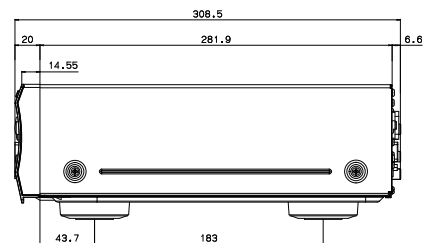

GENERAL

Power Supply:	AC 120 V~, 60 Hz
Power Consumption:	25 W
Stand-by Power Consumption:	0.6W
Dimensions (W x H x D):	17 1/8" x 4 1/4" x 12 3/16" (435 x 108 x 309 mm)
Weight:	10.9 lbs. (4.9 kg)

CARTON

Dimensions (W x H x D):	21 11/16" x 8 9/16" x 16 3/16" (551 x 217 x 411 mm)
Weight:	14.6 lbs. (6.6 kg)

Due to a policy of continuous product improvement, Onkyo reserves the right to change specifications and appearance without notice. THX and the THX Logo are trademarks of THX Ltd., which may be registered in some jurisdictions. Blu-ray Disc, BONUSVIEW, and the BD-Live logo are trademarks of the Blu-ray Disc Association. Dolby and the double-D symbol are registered trademarks of Dolby Laboratories. DTS is a registered trademark and the DTS logos and symbol are trademarks of DTS, Inc. HDMI, the HDMI logo, and High-Definition Multimedia Interface are trademarks or registered trademarks of HDMI Licensing LLC. x.v.Color is a trademark of Sony Corporation. AVCHD and the AVCHD logo are trademarks of Panasonic Corporation and Sony Corporation. Netflix and the Netflix logo are trademarks of Netflix, Inc. BLOCKBUSTER name, design and related marks are trademarks of Blockbuster Inc. All other trademarks and registered trademarks are the property of their respective holders.