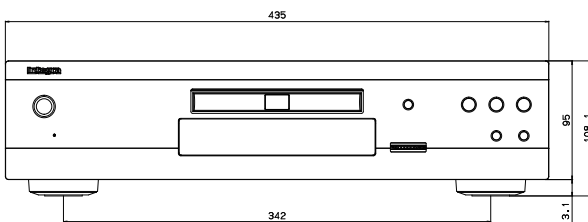

GENERAL

Power Supply:	AC 120 V~, 60 Hz
Power Consumption:	25 W
Stand-by Power Consumption:	0.6W
Dimensions (W x H x D):	17 1/8" x 4 1/4" x 12 3/16" (435 x 108 x 309 mm)
Weight:	10.9 lbs. (4.9 kg)

CARTON

Dimensions (W x H x D):	21 11/16" x 8 9/16" x 16 3/16" (551 x 217 x 411 mm)
Weight:	14.6 lbs. (6.6 kg)

Due to a policy of continuous product improvement, Onkyo reserves the right to change specifications and appearance without notice. THX and the THX Logo are trademarks of THX Ltd., which may be registered in some jurisdictions. Blu-ray Disc, BONUSVIEW, and the BD-Live logo are trademarks of the Blu-ray Disc Association. Dolby and the double-D symbol are registered trademarks of Dolby Laboratories. DTS is a registered trademark and the DTS logos and symbol are trademarks of DTS, Inc. HDMI, the HDMI logo, and High-Definition Multimedia Interface are trademarks or registered trademarks of HDMI Licensing LLC. x.v.Color is a trademark of Sony Corporation. AVCHD and the AVCHD logo are trademarks of Panasonic Corporation and Sony Corporation. Netflix and the Netflix logo are trademarks of Netflix, Inc. BLOCKBUSTER name, design and related marks are trademarks of Blockbuster Inc. All other trademarks and registered trademarks are the property of their respective holders.