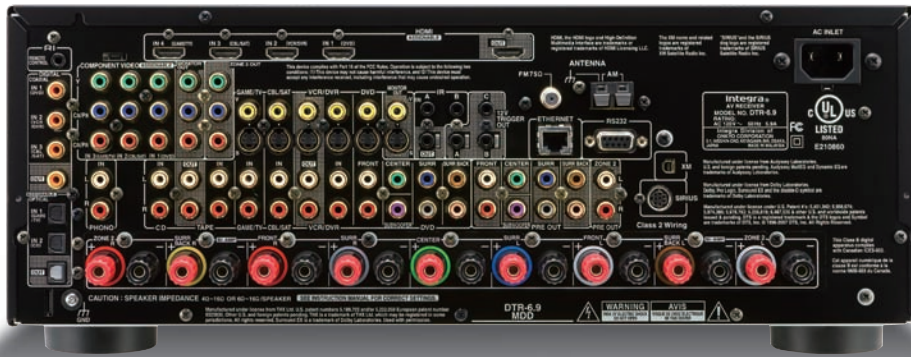

CONNECTIONS:

- 1080p Deep Color™ (36 bit) Capable HDMI (4in/1out) w/Upconversion/Transcoding from Analog Sources
- HD Component Video Switching (3in/2out, 50 MHz)
- SIRIUS Ready through SiriusConnect Home Tuner Kit
- XM Ready through XM Mini Tuner and Home Dock
- Assignable Digital Inputs (4 HDMI, 2 Optical, 3 Coaxial)
- HDMI/Component Video Assignable to Tape/CD/Phono
- Front Panel A/V Inputs (including optical)
- Color-Coded 7.1-Multichannel Inputs and Pre Outs

CUSTOM INTEGRATION FEATURES:

- Bi-directional RS-232 & Ethernet Port for 3rd Party Control Systems
- Powered Zone 2 and Zone 2 Pre-Out with Bass/Treble/Balance Control and HD Component Video
- Main Zone & Zone 2 Max & Power On Volume Settings
- IntelliZone for Second Room Playback and Control
- Dealer Settings Memory Store & Recall with Lock/Unlock
- Permanently Stored Memory Settings
- Dual IR Inputs With Common Output
- 3 Unique Assignable IR Code Sets
- 3 Programmable 12V triggers (With Adjustable Delay)
- RIHD (Remote Interactive over HDMI)
- Optional Rack Mount Kit Available- IRK-155-3A

Designed to Integrate. Built to Stimulate.

Integra®

DTR-6.9

THX SELECT2 PLUS, 2-ZONE 7.1 CHANNEL SURROUND RECEIVER

SPECIFICATIONS

AMPLIFIER

Continuous average power output (FTC)
All channels: 100 W per channel min. RMS at 8Ω, 2 channels driven from 20 Hz to 20 kHz with no more than 0.08% total harmonic distortion.
115 W min. RMS at 6Ω, 2 channels driven from 1 kHz with no more than 0.1% total harmonic distortion.