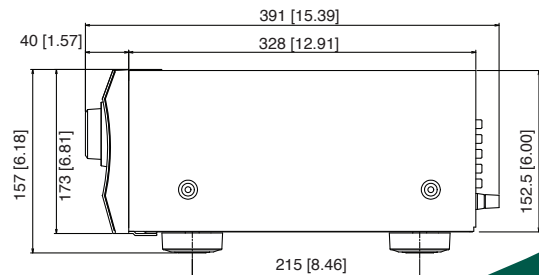

Power supply: AC 120 V, 60 Hz
Power consumption: 5.9 A
Dimensions (W x H x D): 17-1/8 x 6-3/4 x 15-3/8
435 x 172 x 391
Weight: 27.4 lbs. (12.4 kg)
Optional mounting kit: IRK-155-3A
U dimension: 4U

*SIRIUS requires separate purchase of subscription and SiriusConnect Home Tuner Kit.
XM requires separate purchase of subscription and XM Mini-tuner and home dock