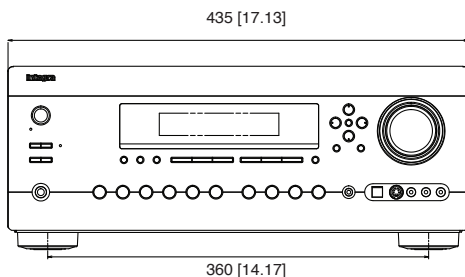

Power supply: AC 120 V, 60 Hz
Power consumption: 5.9 A
Dimensions (W x H x D): 17-1/8 x 6-3/4 x 15-3/8
435 x 172 x 391
Weight: 27.4 lbs. (12.4 kg)
Optional mounting kit: IRK-155-3A
U dimension: 4U

*SIRIUS requires separate purchase of subscription and SiriusConnect Home Tuner Kit.
XM requires separate purchase of subscription and XM Mini-tuner and home dock